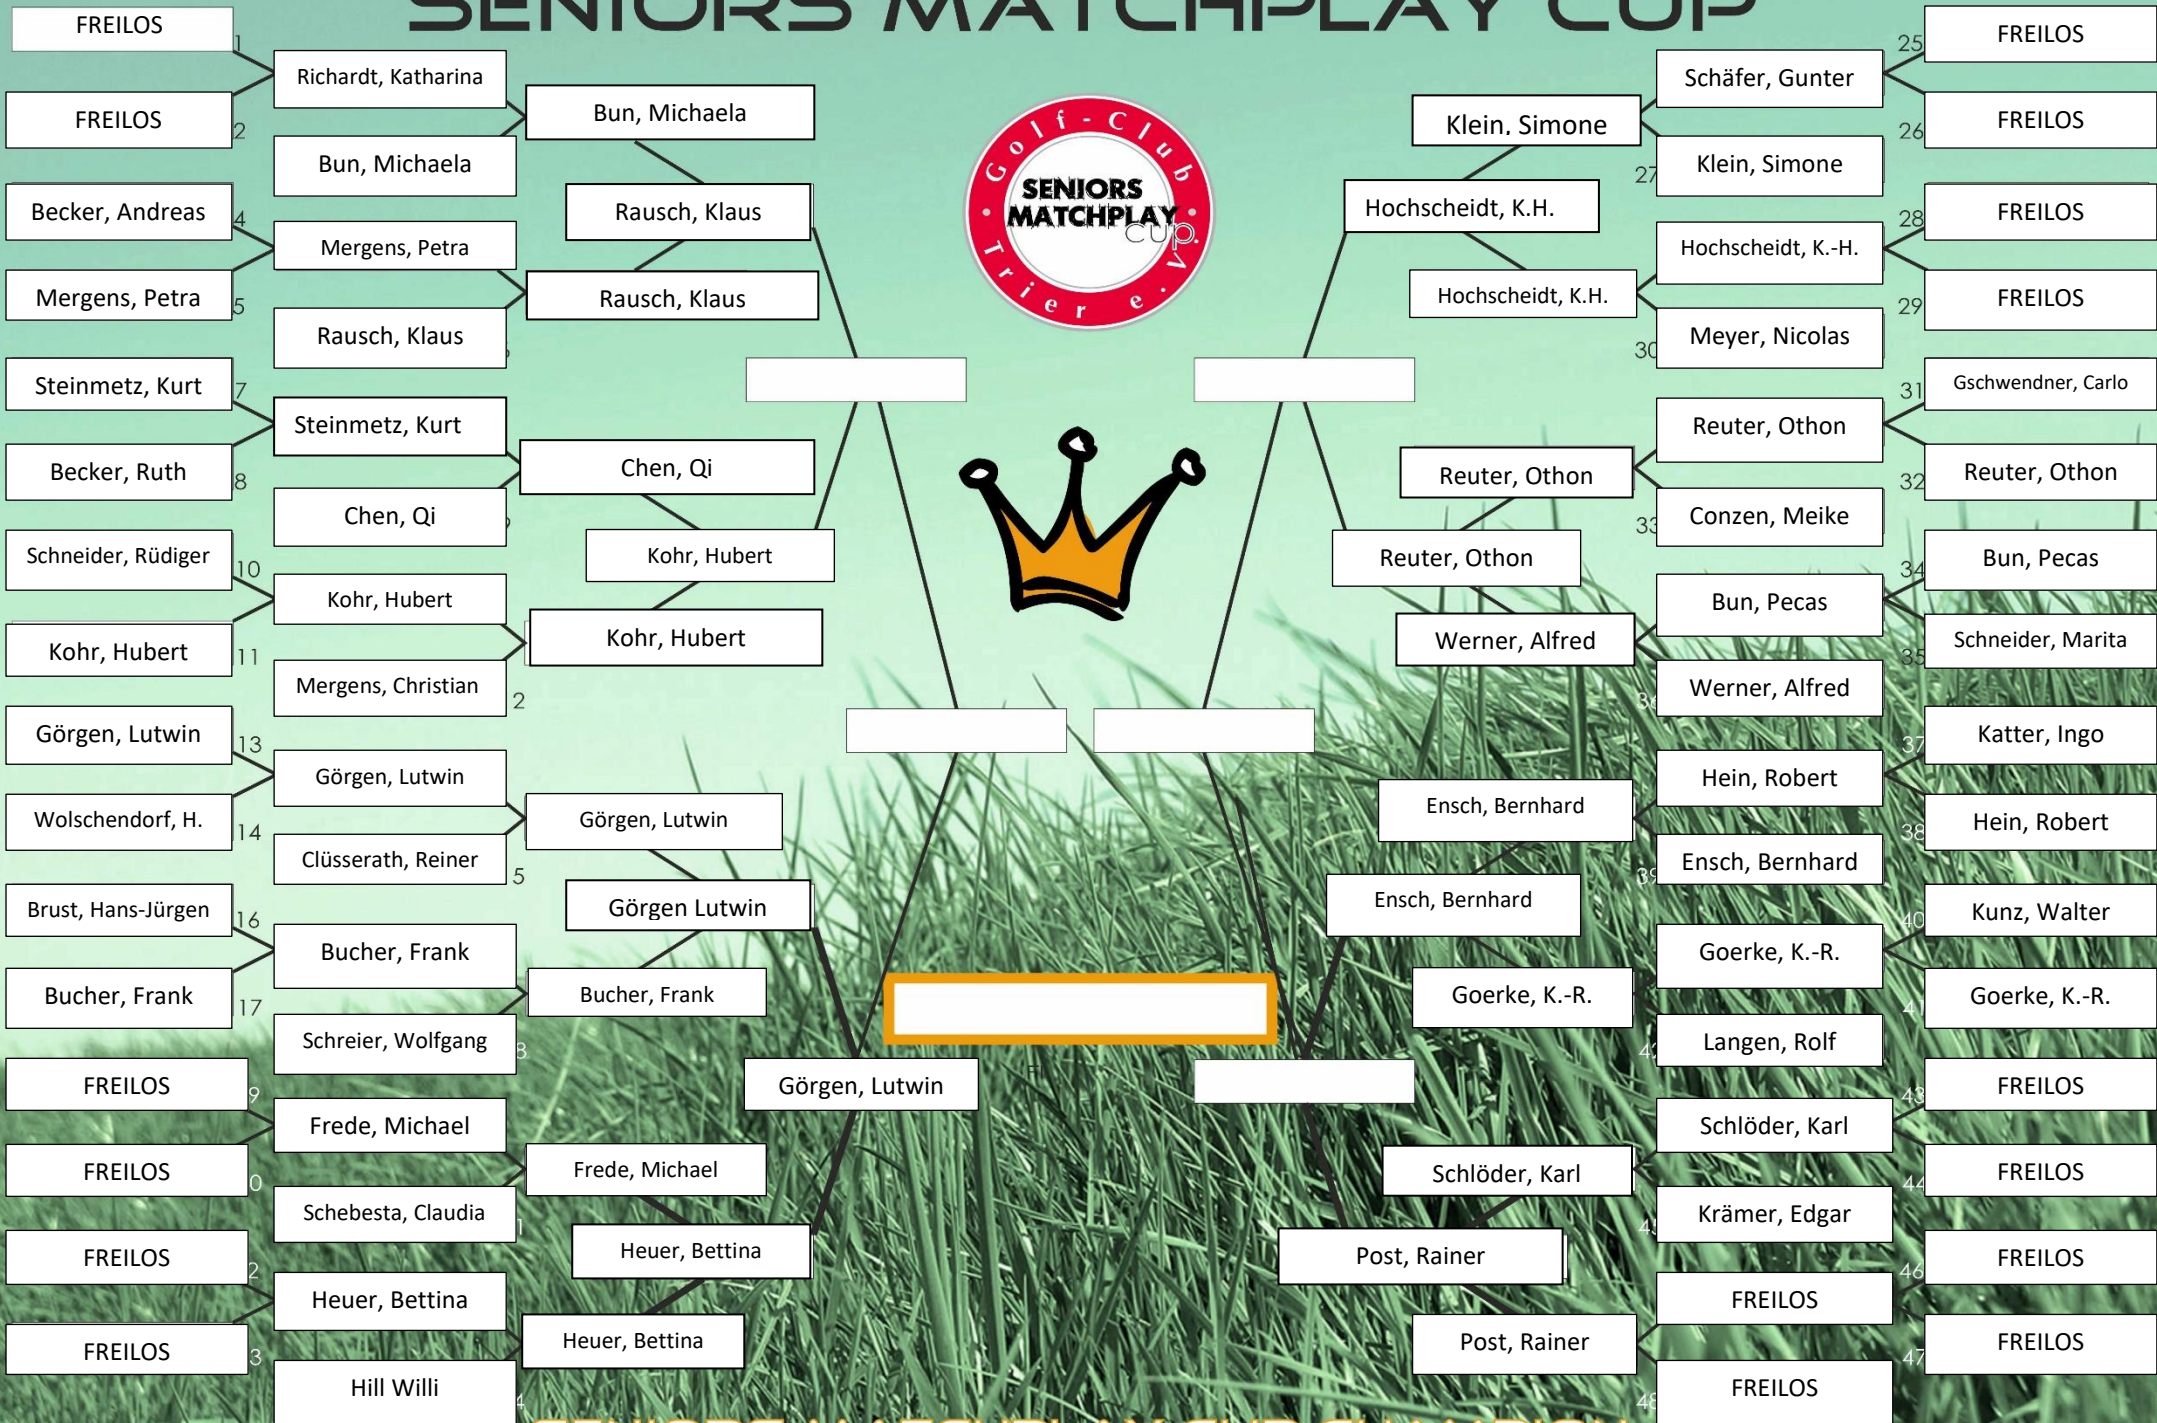

SENIORS MATCHPLAY CUP

SENIORS MATCHPLAY CUP CHAMPION